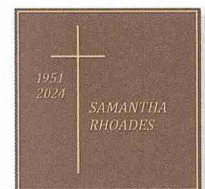

## Pillar with Bronze Plaque

Design 258

Model U1004

Top: 1-4 x 1-4 x 2-6 (P1\*)

Supreme Black Granite

Can hold cremated remains.

Design suitable for this model only.