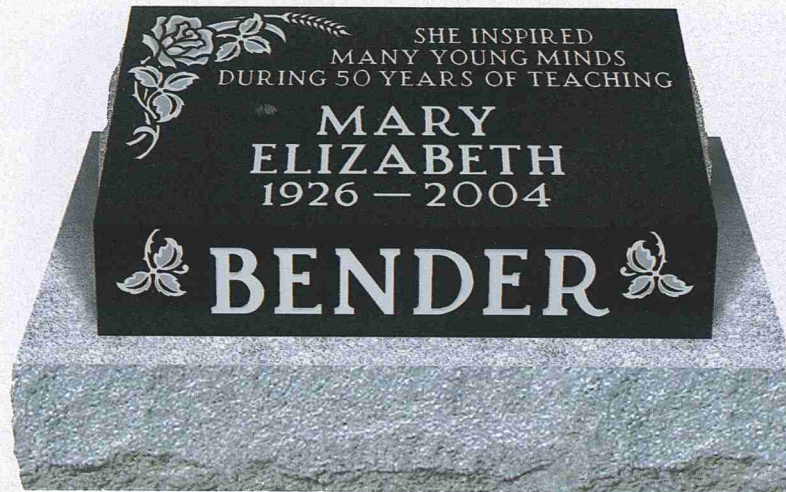

## Wheat and Rose with Leaves

Design 27

Model P20

Top: 2-0 x 1-0 x 5/8 (P3)

Supreme Black Granite

Font – Roman

Design suitable for P3 and P5  
finished pillows 2-0 x 1-0 and larger.