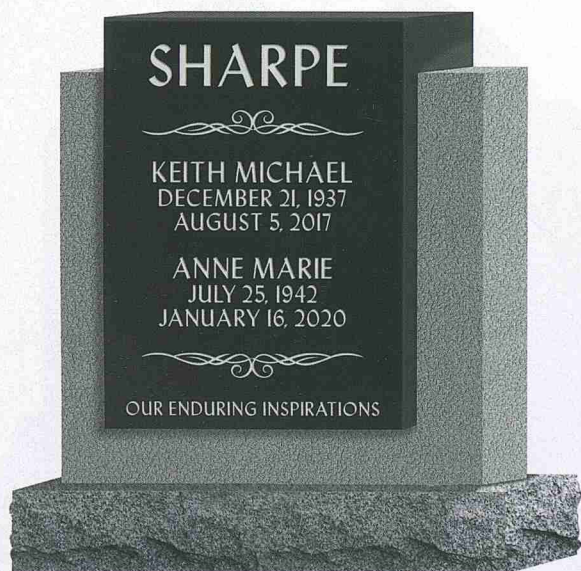

UPRIGHT MONUMENTS

Enduring Inspirations

Design 216

Model U981

Top: 2-6 x 0-6 x 2-10 (P3*)

Supreme Black Granite

Font – Eterno

Design suitable for models
1-8 x 1-0 and larger.