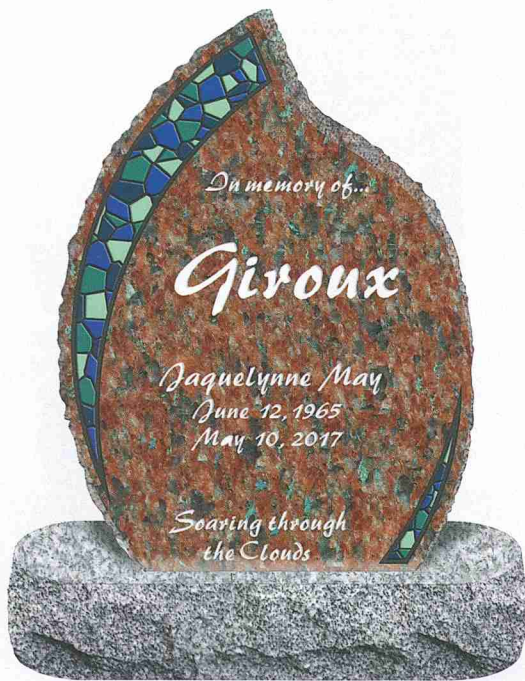

UPRIGHT MONUMENTS

A Touch of Colour

Design 191

Model U957

Top: 1-10 x 0-6 x 2-6 (P2)

Regal Red Granite

Font – Rembrandt

Shown with optional coloured glass design.

Glass Inlay Design suitable for this model only.

Colour of glass inlay may vary slightly from image shown.