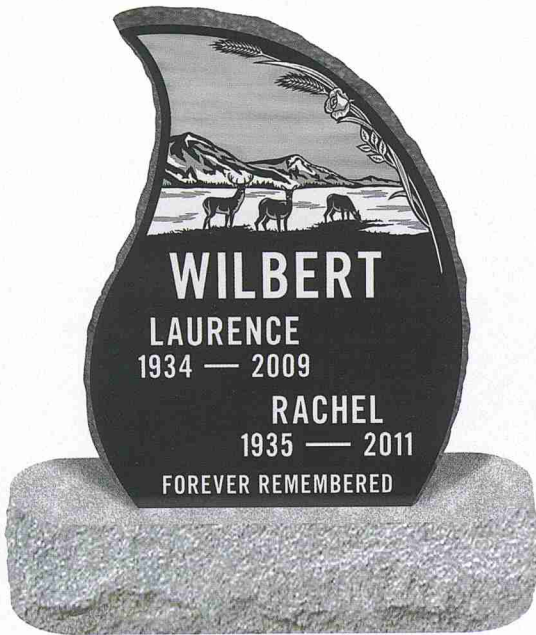

UPRIGHT MONUMENTS

Deer Scene with Wheat and Rose

Design 120

Model U931

Top: 1-8 x 0-6 x 2-2 (P2)

Supreme Black Granite

Font – Common Gothic

Design suitable for this model only.