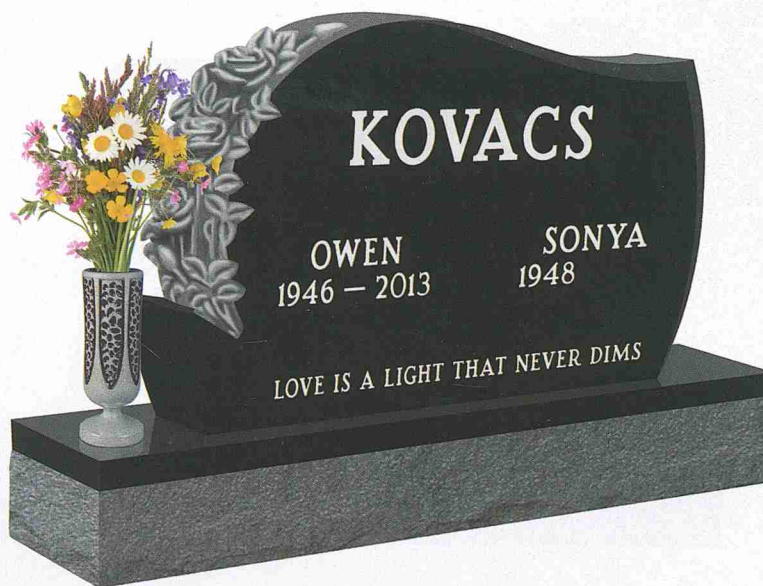

## Single Long Stem Rose

Design DE107

Model U922

Top: 3-0 x 0-6 x 2-0 (P2)

Supreme Black Granite

Font – Chelton

Shown with optional polished top matching base and diamond etched design.

Diamond Etching is available on Supreme Black Granite only.