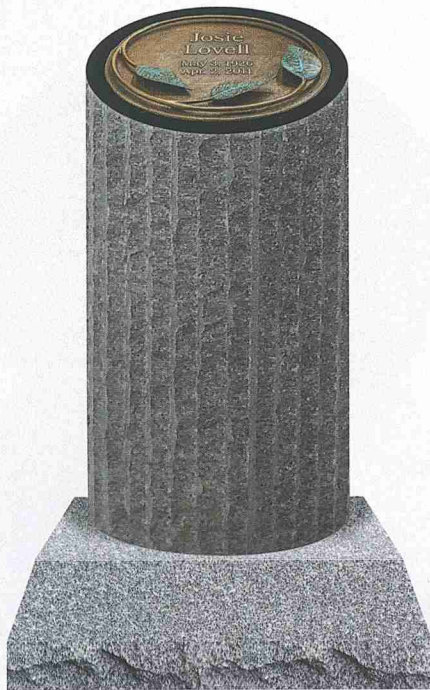

UPRIGHT MONUMENTS

Pillar with Bronze Plaque

Design 257

Model U1003

Top: 1-4 x 1-4 x 2-6 (P1*)

Supreme Black Granite

Includes core hole to hold cremated remains.

Design suitable for this model only.