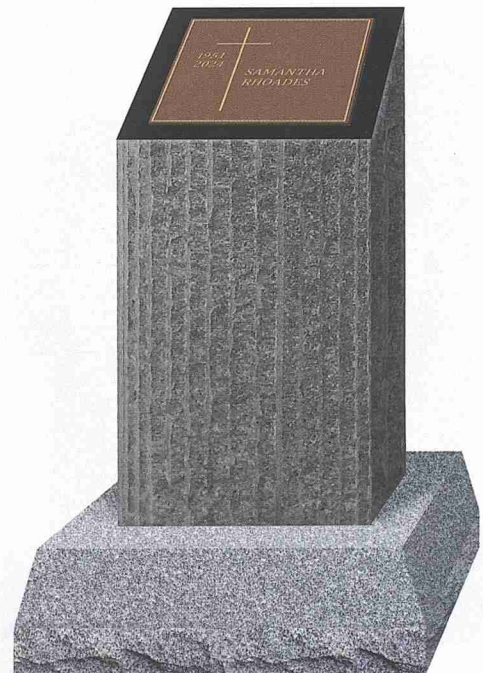

## Pillar with Bronze Plaque

Design 257

Model U1003

Top: 1-4 x 1-4 x 2-6 (P1\*)

Supreme Black Granite

Includes core hole to hold cremated remains.

Design suitable for this model only.