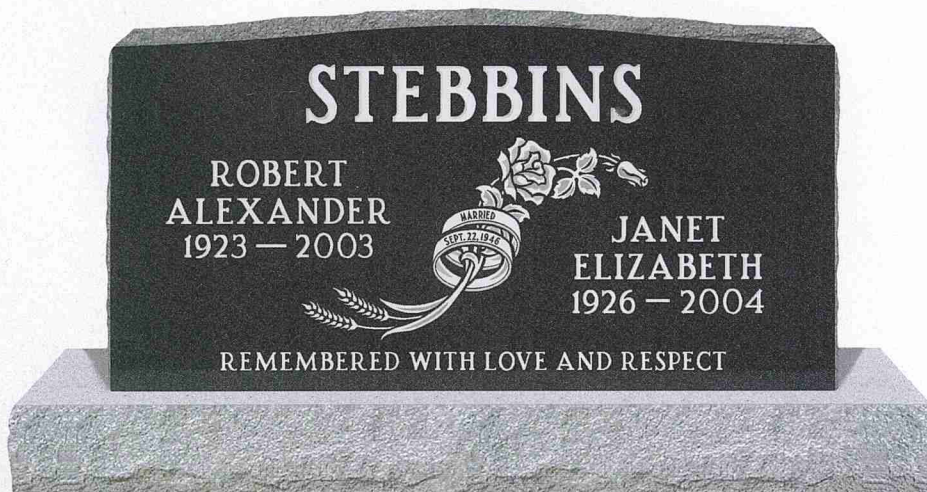

## Doves on a Branch with Wedding Rings

Design DE110

Model U925

Top: 4-0 x 0-6 x 2-4 (P2)

Supreme Black Granite

Font – Royal Script

Shown with optional polished top matching base, crest flower vase and diamond etched design.

Diamond Etching is available on Supreme Black Granite only.