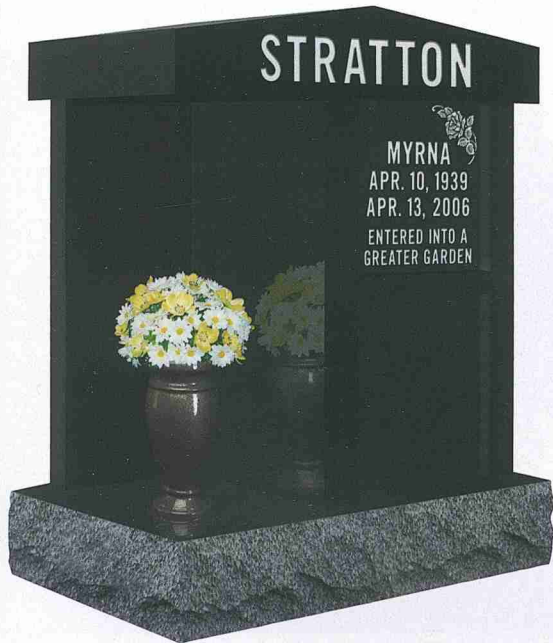

UPRIGHT MONUMENTS

Personal Columbarium

Design 63

Model C01

Top: 2-6 x 1-4 x 2-8 (P5)

Supreme Black Granite

Font – Common Gothic

Columbarium can hold cremated remains of two people.

Design suitable for all models.