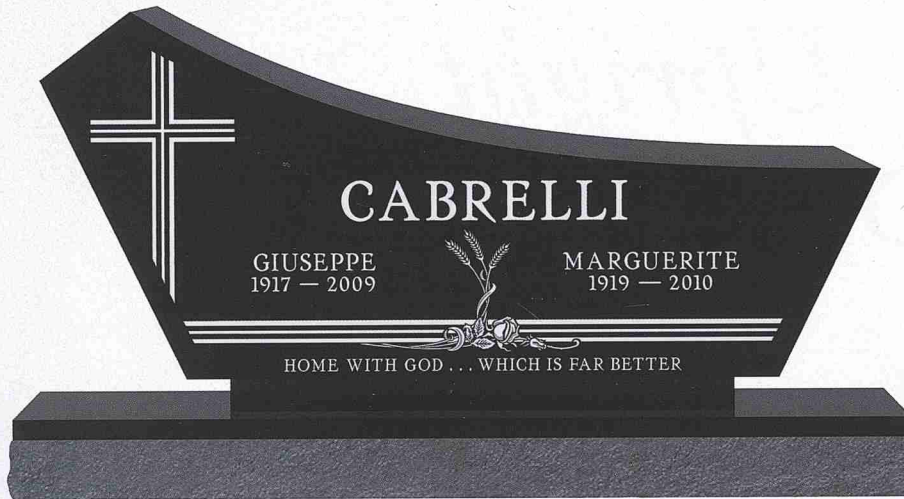

UPRIGHT MONUMENTS

Cross with Wheat and Roses

Design 130

Model U937

Top: 7-0 x 0-8 x 3-4 (P5)

Supreme Black Granite

Font – Chelton

Shown with optional polished
margin matching base.

Design suitable for this model only.