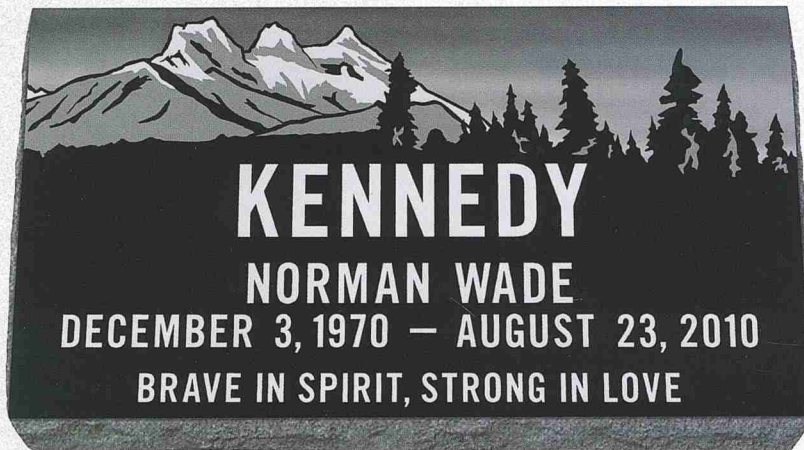

FLAT MONUMENTS

Mountain Scene

Design 147

Model M30

Top: 2-2 x 1-2 x 0-3 (P1)

Supreme Black Granite

Font – Common Gothic

Design suitable for models
2-2 x 1-2 and larger.