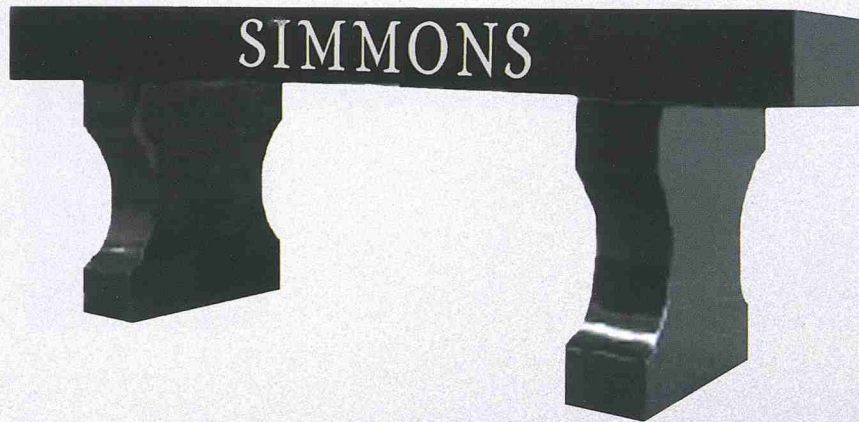

Polished Bench

Model B02

Seat: 4-0 x 1-4 x 0-4 (P5)

Legs: 0-4 x 1-2 x 1-2 (P4)

Supreme Black Granite

Font – Chelton