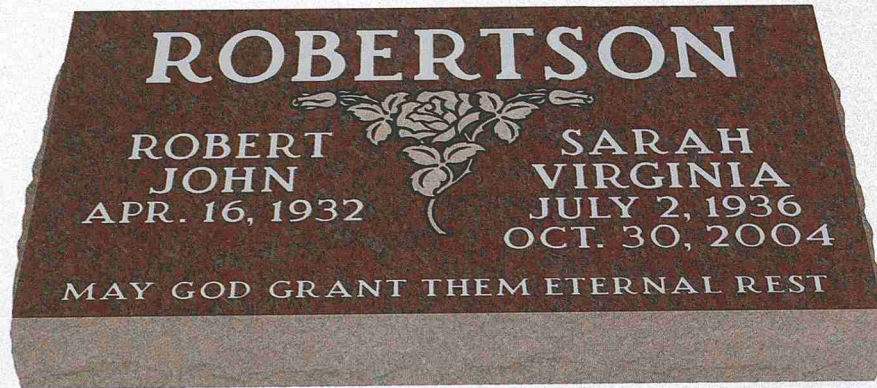

## Cultivated Rose

Design 30

Model P60

Top: 2-6 x 1-6 x 3/6 (P1)

Regal Red Granite

Font – Roman

Design suitable for models  
2-4 x 1-4 and larger.