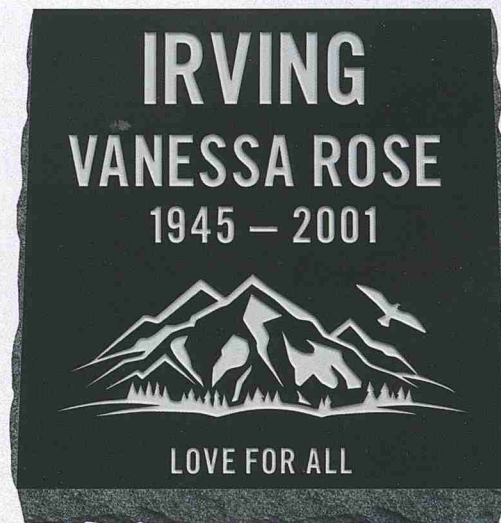

Simple Mountains

Design 229

Model M1009

Top: 1-0 x 1-0 x 0-3 (P1)

Supreme Black Granite

Font – Common Gothic

Design suitable for models
1-0 x 1-0 and larger.