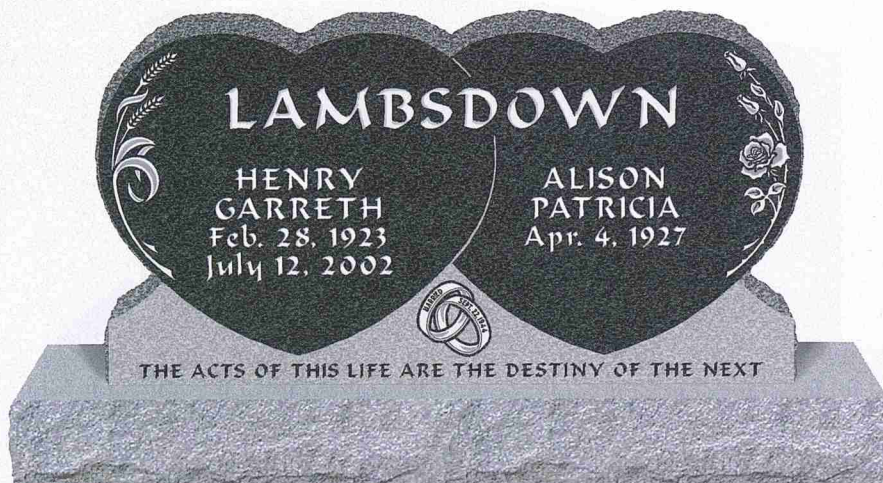

UPRIGHT MONUMENTS

Wheat and Rose with Wedding Bands

Design 14

Model U150

Top: 4-0 x 0-6 x 2-0 (P2)

Britz Blue Granite

Font – Royal Script

Design suitable for this model only.