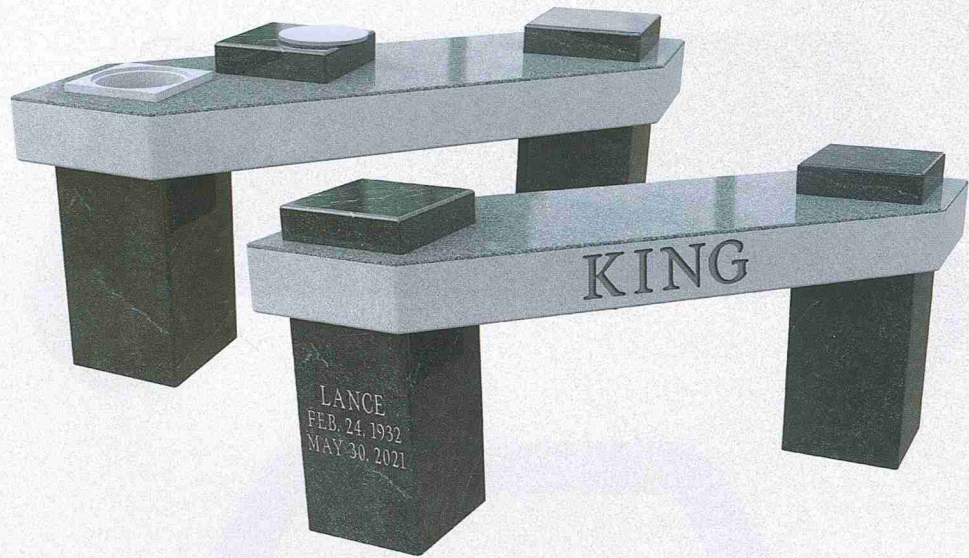

## Bench with Aluminum Attachment

Model B07

Top: (overall size):  
4-2 x 1-0 x 1-7 (P5)

Supreme Black and Stanstead  
Grey Granites

Font – Eterno

Legs can be cored to hold cremated  
remains at an additional charge.  
Design suitable for this model only.