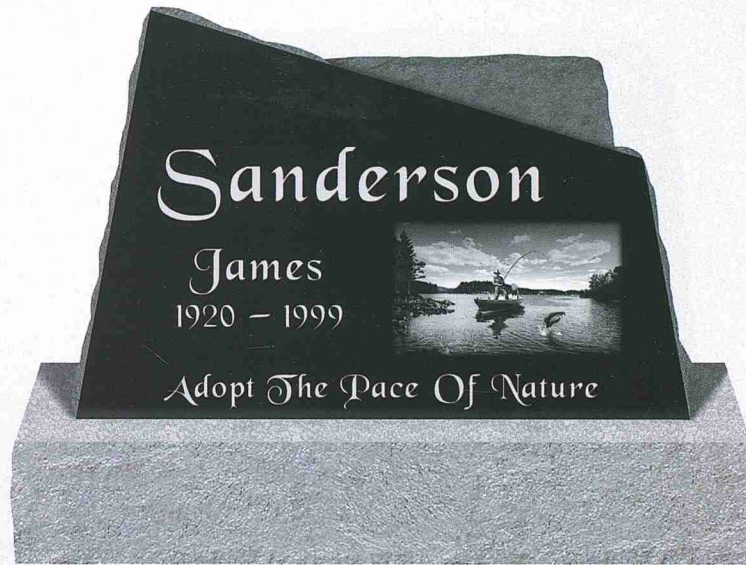

## Fisherman Scene

Design DE125

Model U927

Top: 2-6 x 0-6 x 1-8 (P2)

Supreme Black Granite

Font – Chancery

Shown with optional Diamond Etched design available on Supreme Black Granite only.

Design suitable for upright models 2-6 x 1-4 and larger.