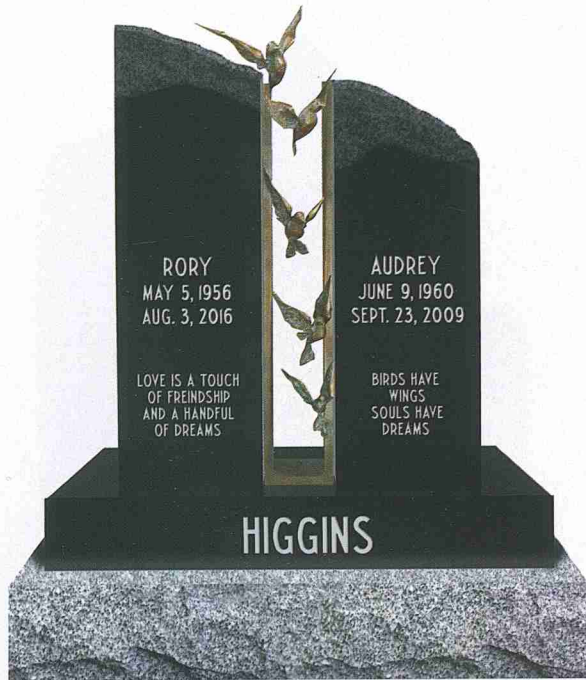

UPRIGHT MONUMENTS

Birds in Flight

Design 208

Model U967

Top (overall size): 3-6 x 1-0 x 3-10

Supreme Black Granite

Font – Gothic Point

Design suitable for this model only.