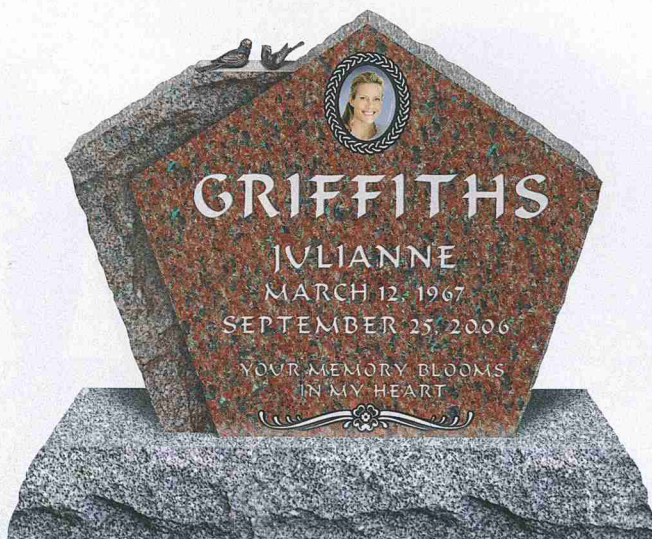

Bronze Birds

Design 201

Model U951

Top: 2-10 x 0-6 x 2-2 (P2*)

Regal Red Granite

Font – Royal Script

Shown with optional Dura-Photo.
Design suitable for this model only.