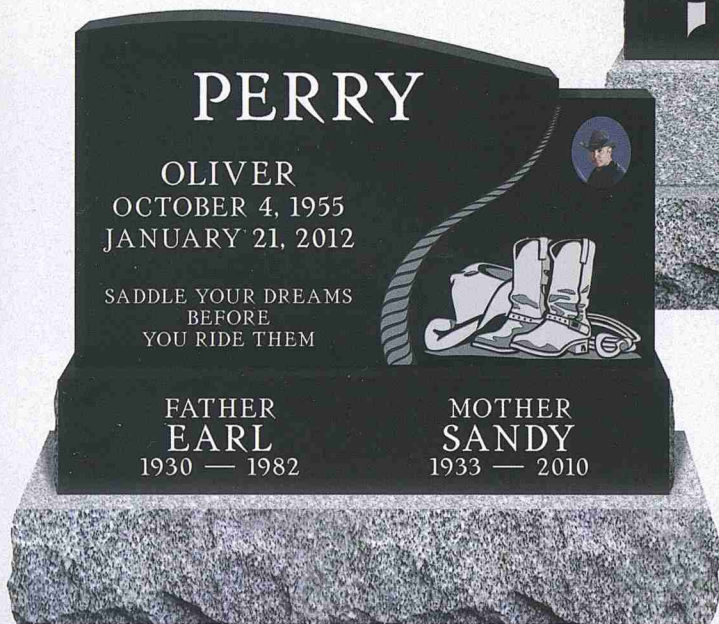

SUB-BASE OPTIONS

One option chosen by many consumers who choose cremation is to bury their loved ones' cremated remains in an existing grave. Adding a sub-base to an existing memorial is an attractive option when more names need to be added and space is limited. Ask your memorial counsellor for details.