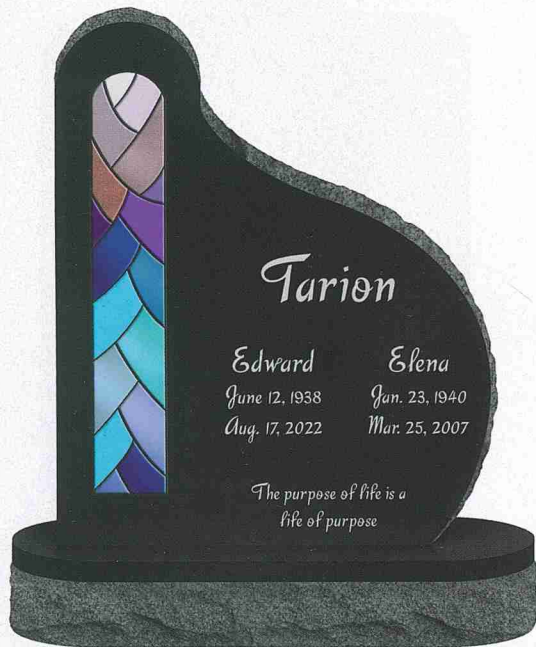

UPRIGHT MONUMENTS

Glass Weave

Design 252

Model U988

Top: 2-6 x 0-6 x 3-0 (P2)

Supreme Black Granite

Font – Summit Script

Shown with optional coloured glass design and matching polished margin base.

Design suitable for this model only.

Colour of glass inlay may vary from image.