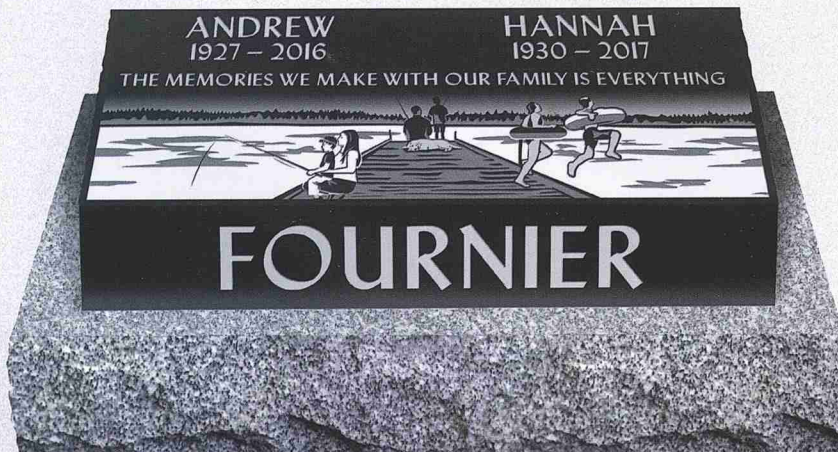

Supreme Black Granite

---

Font – Eterno

---

Design suitable for models  
2-6 x 1-6 and larger.