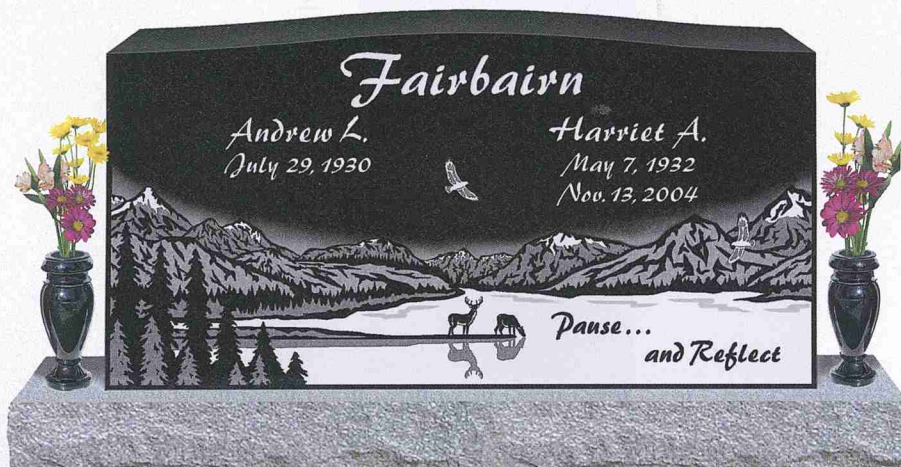

## Bronze Cross

Design 198

Model U940

Top: 5-0 x 0-8 x 3-6 (P2)

Supreme Black Granite

Font – Chelton

Design suitable for this model only.