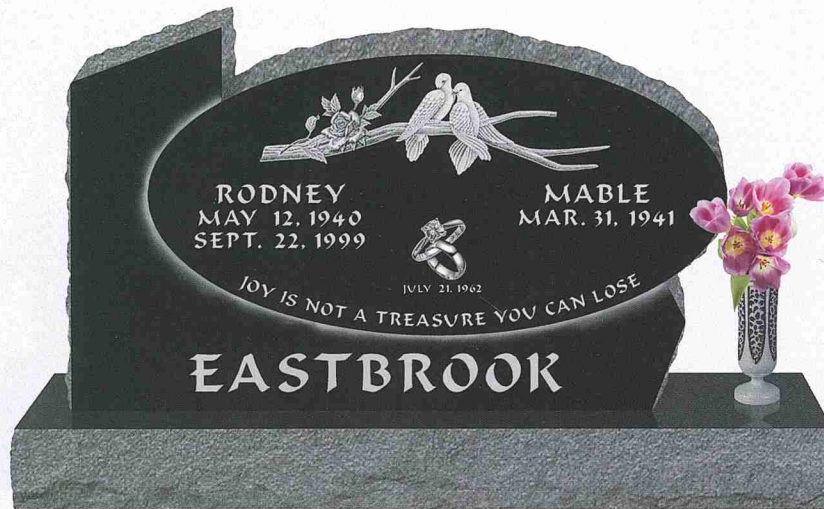

UPRIGHT MONUMENTS

Doves on a Branch with Wedding Rings

Design DE110

Model U925

Top: 4-0 x 0-6 x 2-4 (P2)

Supreme Black Granite

Font – Royal Script

Shown with optional polished top matching base, crest flower vase and diamond etched design.

Diamond Etching is available on Supreme Black Granite only.