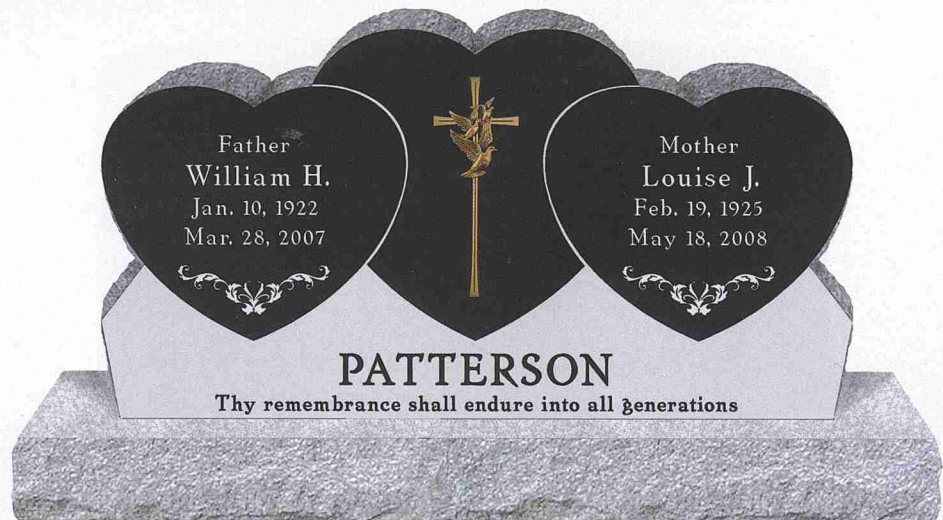

Bronze Cross and Doves

Design 83

Model U902

Top: 4-6 x 0-6 x 2-4 (P2)

Supreme Black Granite

Font – Chelton

Design suitable for this model only.