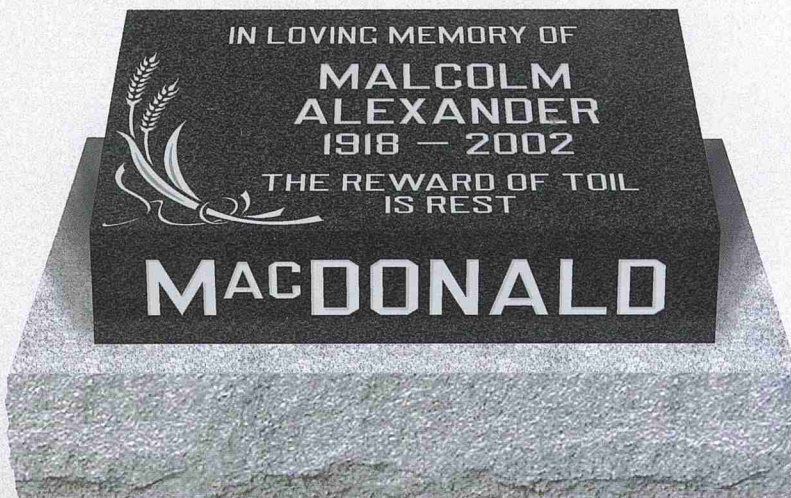

Wheat

Design 26

Model P21

Top: 2-0 x 1-0 x 5/8 (P5)

Britz Blue Granite

Font – Block

Design suitable for models
2-0 x 1-0 and larger.