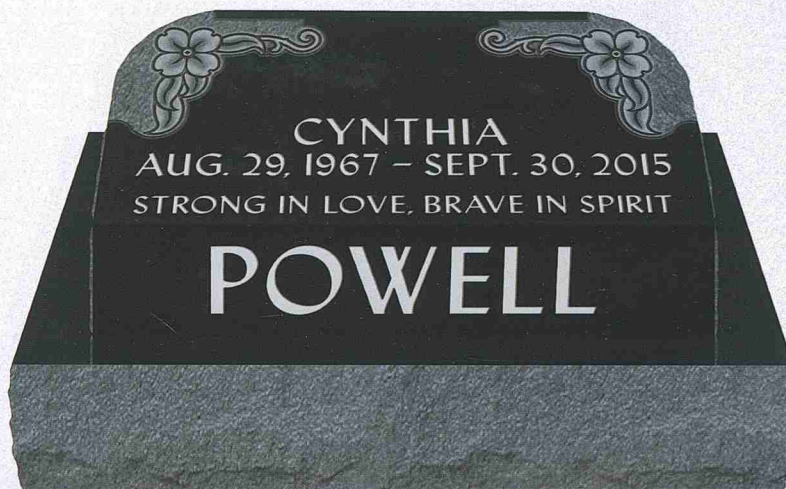

## Dogwood

Design 171

Model P915

Top: 2-0 x 1-0 x 5/8 (P3)

Supreme Black Granite

Font – Eterno

Shown with optional polished top matching base.

Design suitable for this model only.