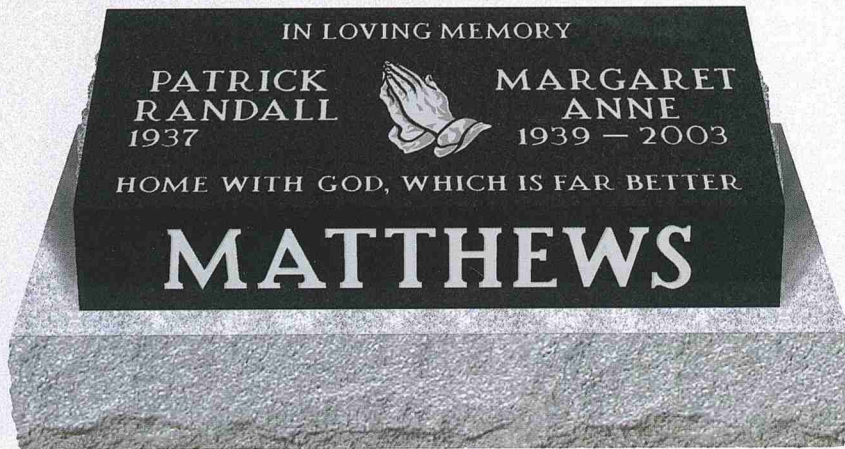

PILLOW MONUMENTS

Praying Hands

Design 23

Model P40

Top: 2-6 x 1-0 x 5/8 (P3)

Supreme Black Granite

Font – Roman

Design suitable for models
2-0 x 1-0 and larger.