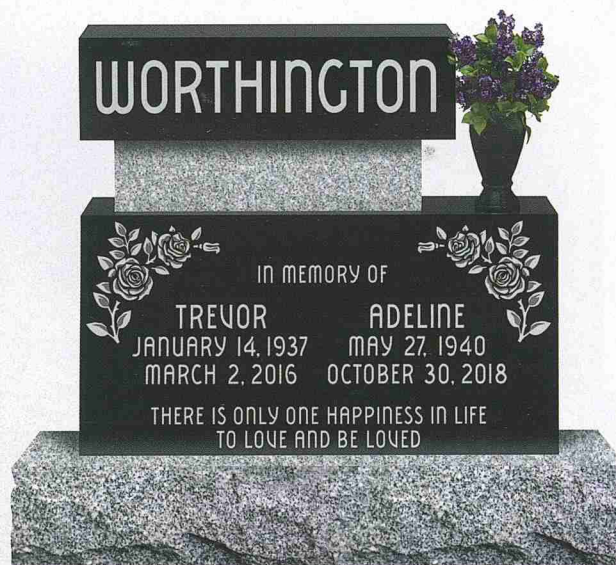

Cultivated Roses

Design 183

Model U965

Top (overall size):
2-4 x 0-6 x 2-0

Supreme Black Granite and
Stanstead Grey Granite

Font – Vermarco

Design suitable for models
2-4 x 2-0 and larger.