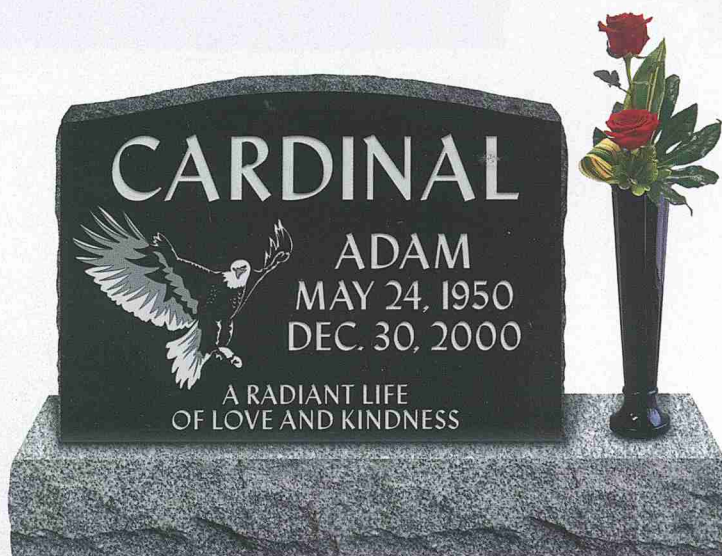

Eagle in Flight

Design 223

Model U30

Top: 1-8 x 0-4 x 1-2 (P1)

Supreme Black Granite

Font – Eterno

Shown with optional Cameo
flower vase.

Design suitable for models
2-5 x 1-4 and larger.