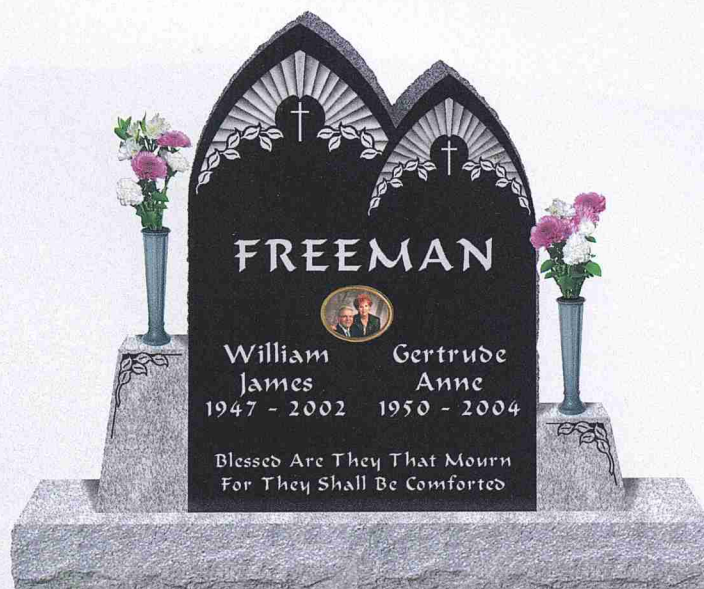

## Wheat and Rose with Wedding Bands

Design 14

Model U150

Top: 4-0 x 0-6 x 2-0 (P2)

Britz Blue Granite

Font – Royal Script

Design suitable for this model only.