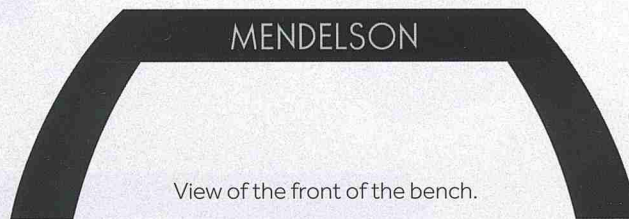

GRANITE BENCHES