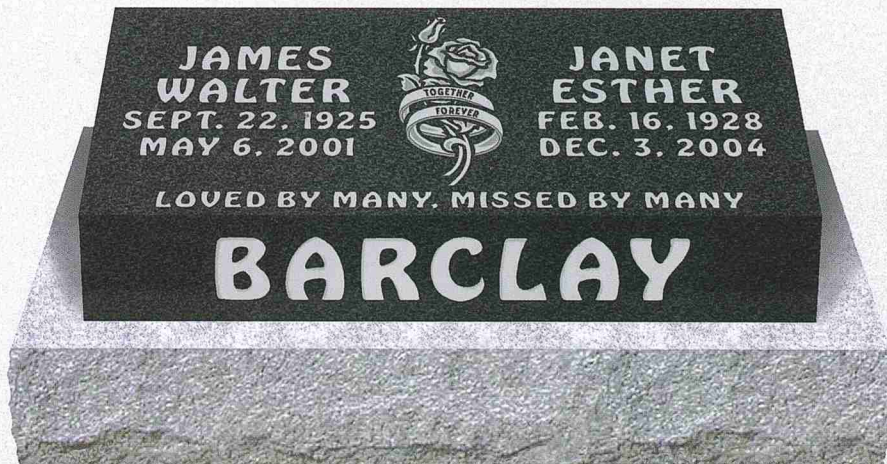

## Rose and Wedding Bands

Design 24

Model P41

Top: 2-6 x 1-0 x 5/8 (P5)

Britz Blue Granite

Font – Folk

Design suitable for models  
2-6 x 1-0 and larger.